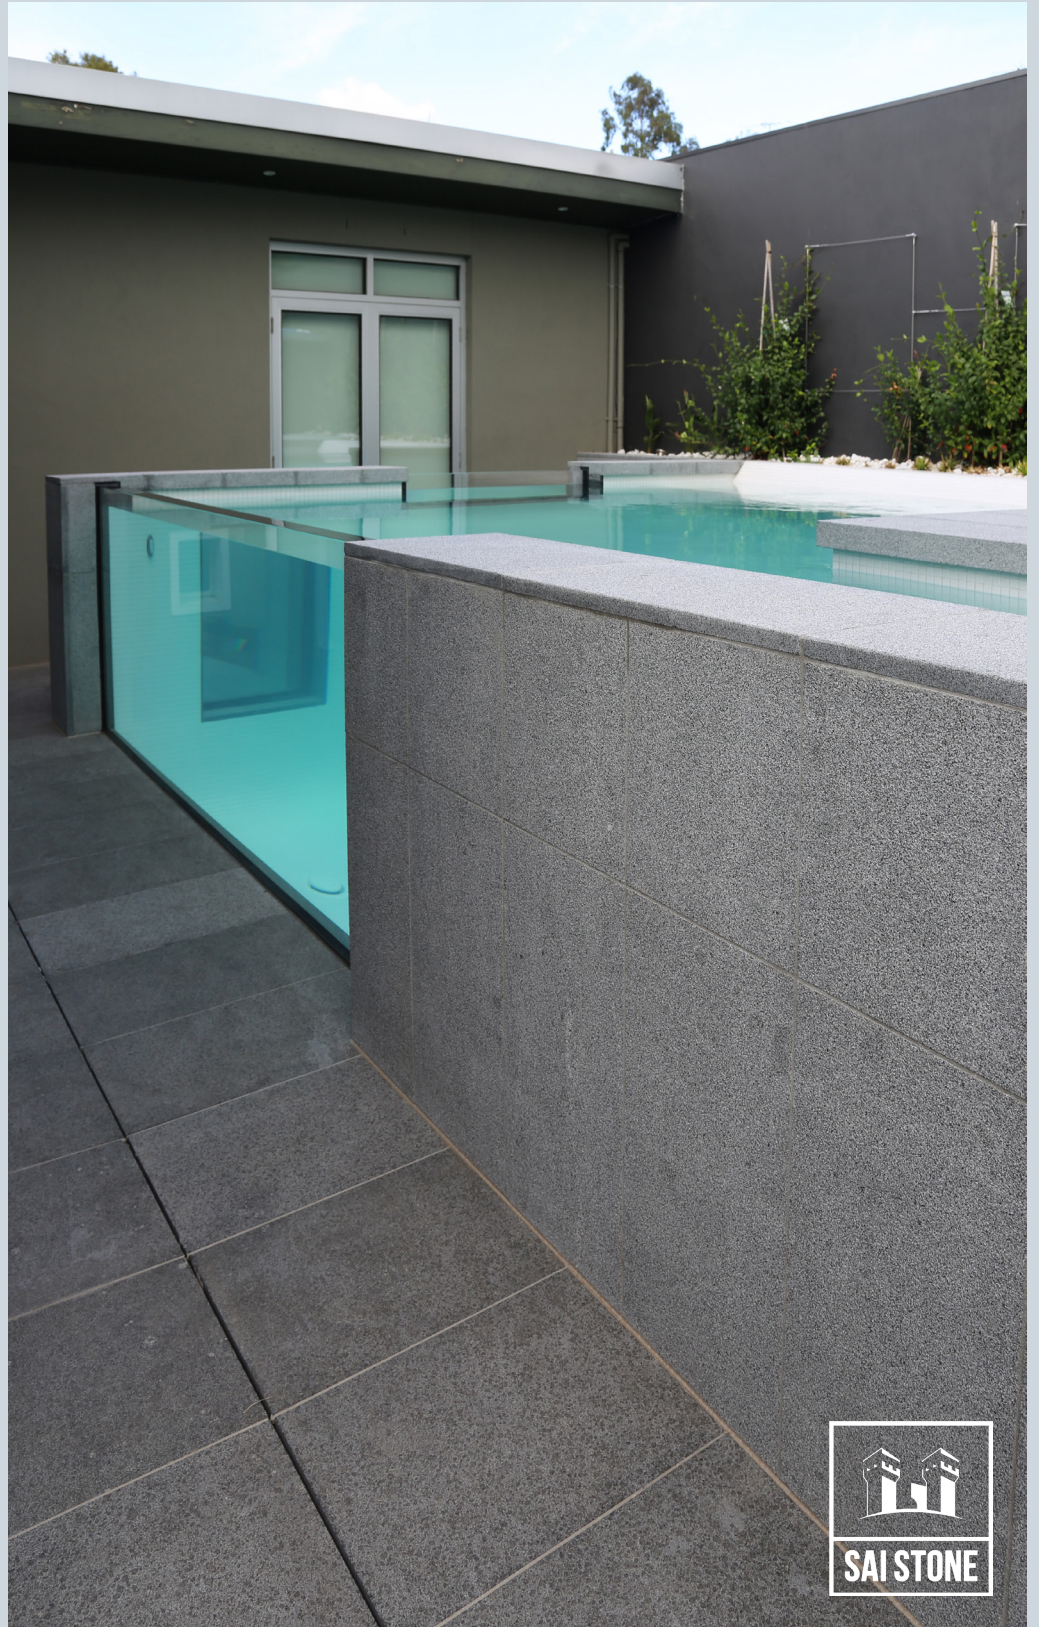

GRANITE

SAI 2026 GRANITE SERIES

[Modern
Durable
Affordable]

GRANITE SERIES

Granite: Zen Grey

Flamed, Slip Rating P5

Type	Dimension (mm)	UoM	kg/UoM	UoM/pallet	kg/pallet	Note
Paving	600x400x20	SQM	54	24.00	1300	
Dropface	600x400x20/60	PC	15	48.00	800	
Bevelled	600x400x30	PC	20	68.00	1400	

Granite: Ash Grey

Flamed, Slip Rating P5

Type	Dimension (mm)	UoM	kg/UoM	UoM/pallet	kg/pallet	Note
Paving	600x400x20	SQM	54	24.00	1300	
Dropface	600x400x20/60	PC	15	48.00	800	
Bevelled	600x400x30	PC	20	68.00	1400	

Type	Dimension (mm)	UoM	kg/UoM	UoM/pallet	kg/pallet	Note
Cobbles	540x490x20	SQM	54	29.77	1700	90x90 cobbles on mesh. Top flamed, 4 sides split, bottom sawn

Granite: Ken Black

Flamed, Slip Rating P5

Type	Dimension (mm)	UoM	kg/UoM	UoM/pallet	kg/pallet	Note
Paving	600x400x20	SQM	54	24.00	1300	
Dropface	600x400x20/60	PC	15	48.00	800	
Bevelled	600x230x20	PC	11	174.00	2000	New
Bevelled	600x400x30	PC	20	68.00	1400	